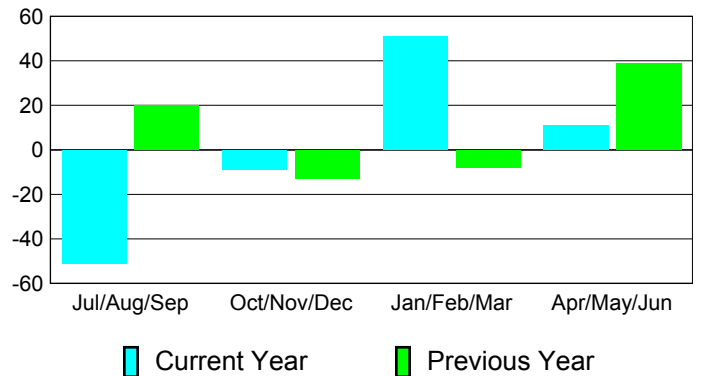

Gender Comparison 2010-2011

Jul/Aug/Sep

Oct/Nov/Dec

Jan/Feb/Mar

Apr/May/Jun

Male

Female