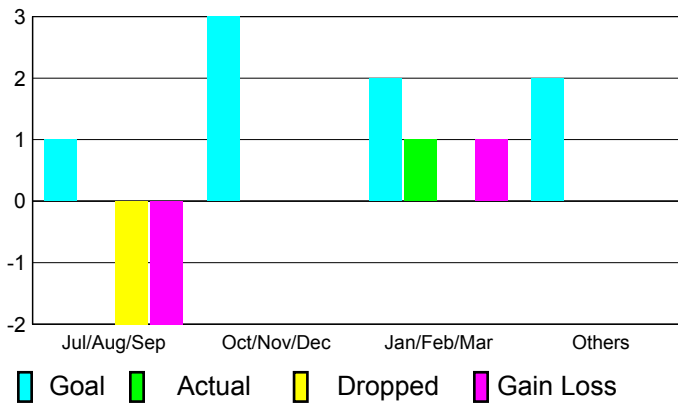

## CLUBS

**Club Results**  
2010-2011

**Clubs**  
2009-2010

Month	New Club Goal	Actual New Clubs	Actual Dropped Clubs	Gain/Loss of Clubs	Gain/Loss of Clubs
Jul/Aug/Sep	1	0	-2	-2	0
Oct/Nov/Dec	3	0	0	0	0
Jan/Feb/Mar	2	1	0	1	-1
Apr/May/Jun	2	0	0	0	1
<b>Totals</b>	<b>8</b>	<b>1</b>	<b>-2</b>	<b>-1</b>	<b>0</b>

### Club Results 2010-2011

Goal, New, Dropped, Gain/Loss

### Comparison of Club Gain/Loss

Current Year Compared to the Previous Year