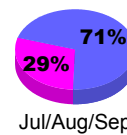

Gender Comparison 2010-2011

Jul/Aug/Sep