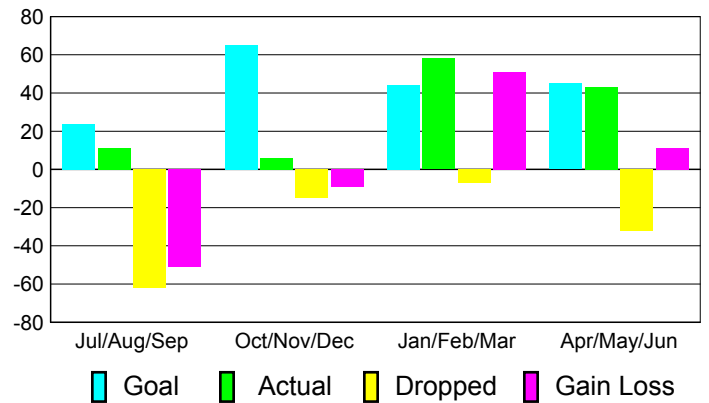

### YTD Status Quo Clubs 2010-2011

Status Quo Clubs Compared to Status Quo Members

## MEMBERSHIP

**Membership Results**  
2010-2011

**Membership**  
2009-2010

Month	Net Memb Goal	Actual New Memb	Actual Dropped Memb	Gain/Loss of Memb	Gain/Loss of Memb
Jul/Aug/Sep	24	11	-62	-51	20
Oct/Nov/Dec	65	6	-15	-9	-13
Jan/Feb/Mar	44	58	-7	51	-8
Apr/May/Jun	45	43	-32	11	39
<b>Totals</b>	<b>178</b>	<b>118</b>	<b>-116</b>	<b>2</b>	<b>38</b>

### Membership Results 2010-2011

Goal, New, Dropped, Gain/Loss

### Comparison of Membership Gain/Loss

Current Year Compared to the Previous Year