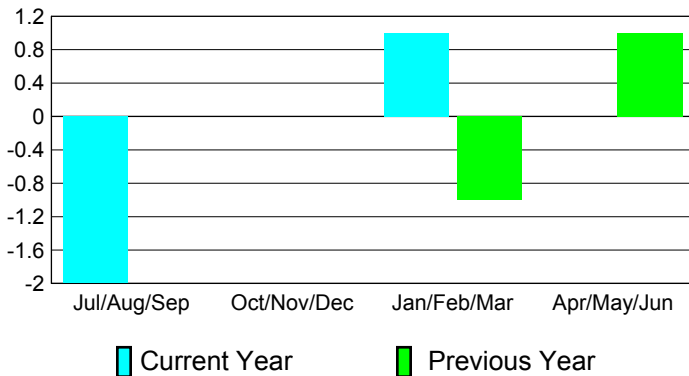

2010-2011 GMT Reports for District (or Undistricted) **District D 3**

GMT: **Joel Rosendo Gómez Franco** Location: **GUATEMALA**

GMT CA: **3**

CLUBS

Club Results
2010-2011

Clubs
2009-2010

Month	New Club Goal	Actual New Clubs	Actual Dropped Clubs	Gain/Loss of Clubs	Gain/Loss of Clubs
Jul/Aug/Sep	1	0	-2	-2	0
Oct/Nov/Dec	3	0	0	0	0
Jan/Feb/Mar	2	1	0	1	-1
Apr/May/Jun	2	0	0	0	1
Totals	8	1	-2	-1	0

Club Results 2010-2011

Goal, New, Dropped, Gain/Loss

Comparison of Club Gain/Loss

Current Year Compared to the Previous Year

YTD Status Quo Clubs 2010-2011

Status Quo Clubs Compared to Status Quo Members

MEMBERSHIP

Membership Results
2010-2011

Membership
2009-2010

Month	Net Memb Goal	Actual New Memb	Actual Dropped Memb	Gain/Loss of Memb	Gain/Loss of Memb
Jul/Aug/Sep	24	11	-62	-51	20
Oct/Nov/Dec	65	6	-15	-9	-13
Jan/Feb/Mar	44	58	-7	51	-8
Apr/May/Jun	45	43	-32	11	39
Totals	178	118	-116	2	38

Membership Results 2010-2011

Goal, New, Dropped, Gain/Loss

Comparison of Membership Gain/Loss

Current Year Compared to the Previous Year

Gender Comparison 2010-2011

Jul/Aug/Sep

Oct/Nov/Dec

Jan/Feb/Mar

Apr/May/Jun

Male

Female